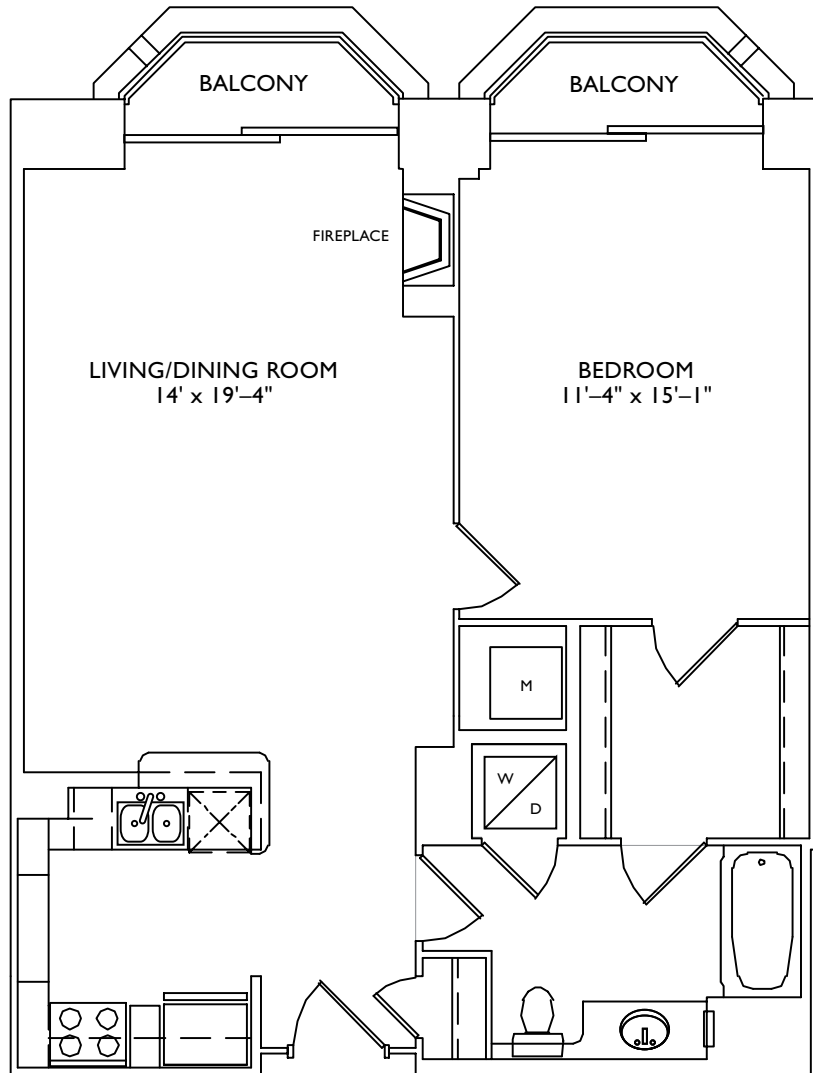

the
Palisades
of Bethesda

Unit AA2
1 Bedroom Penthouse
1 Bathroom
781 Sq. Ft.
\$ _____