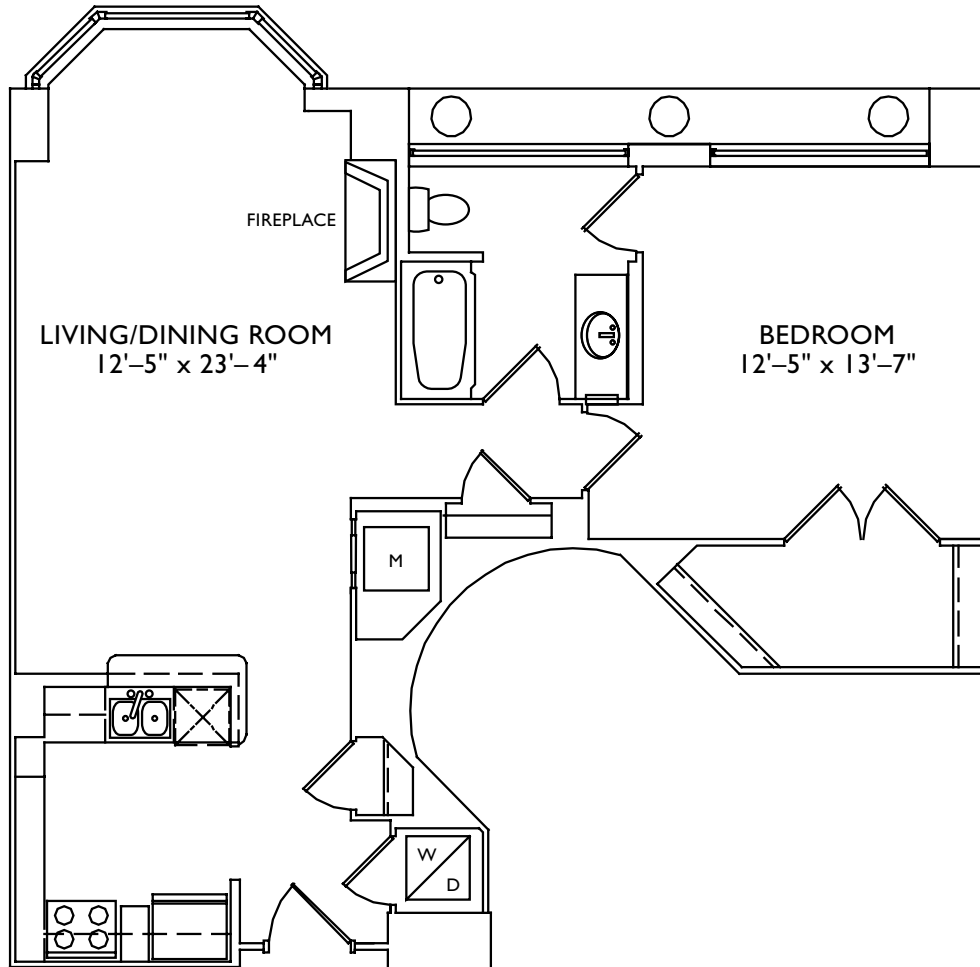

the
Palisades
of Bethesda

Unit BB
1 Bedroom Penthouse
1 Bathroom
851 Sq. Ft.
\$ _____