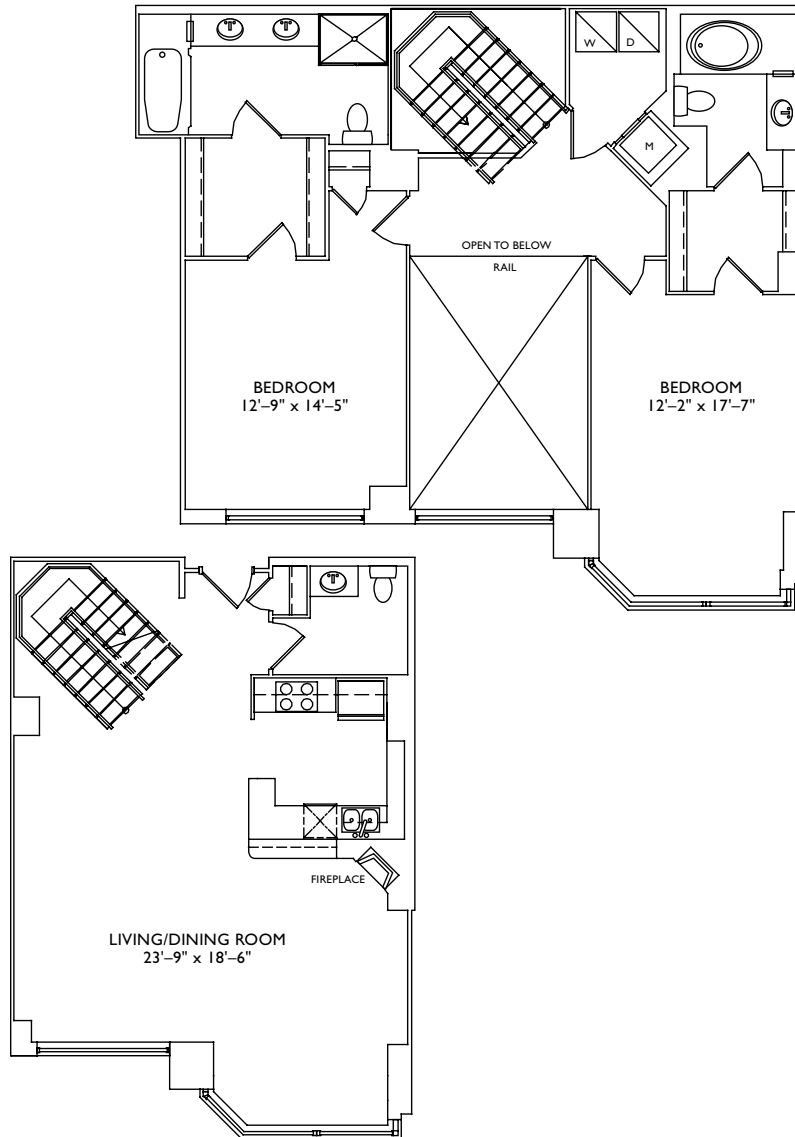

the
Palisades
of Bethesda

Unit CC
2 Bedroom Penthouse
2½ Bathroom
1,728 Sq. Ft.
\$ _____