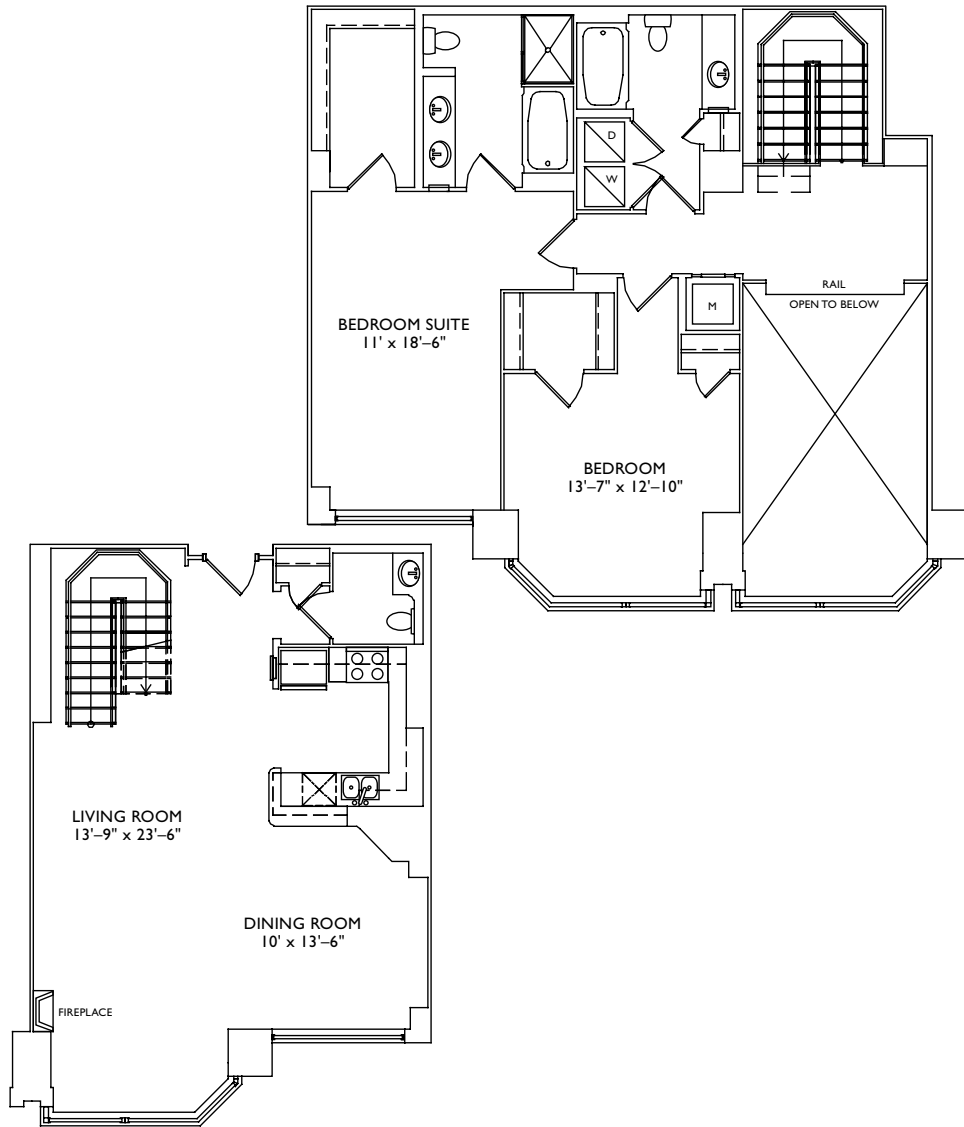

*the*  
**Palisades**  
*of Bethesda*

Unit DD  
2 Bedroom Penthouse  
2½ Bathroom  
1,709 Sq. Ft.  
\$ \_\_\_\_\_