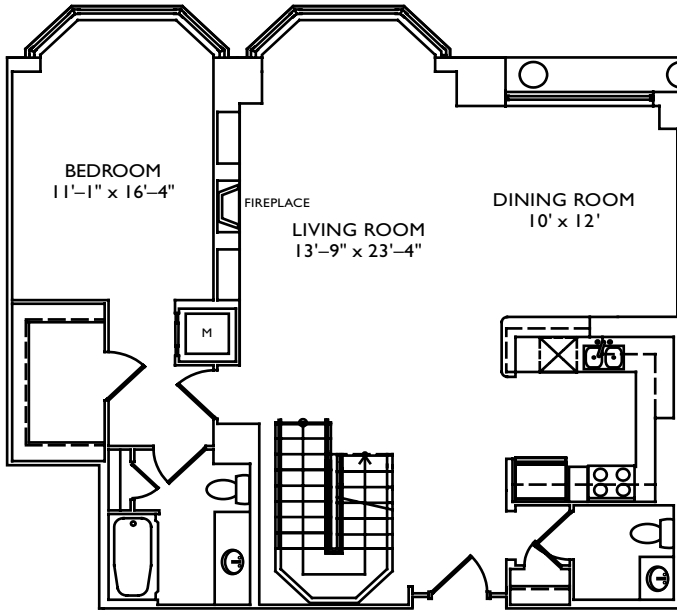

*the Palisades
of Bethesda*

Unit DDIR
 4 Bedroom Penthouse
 3½ Bathroom
 2,722 Sq. Ft.
 \$ _____