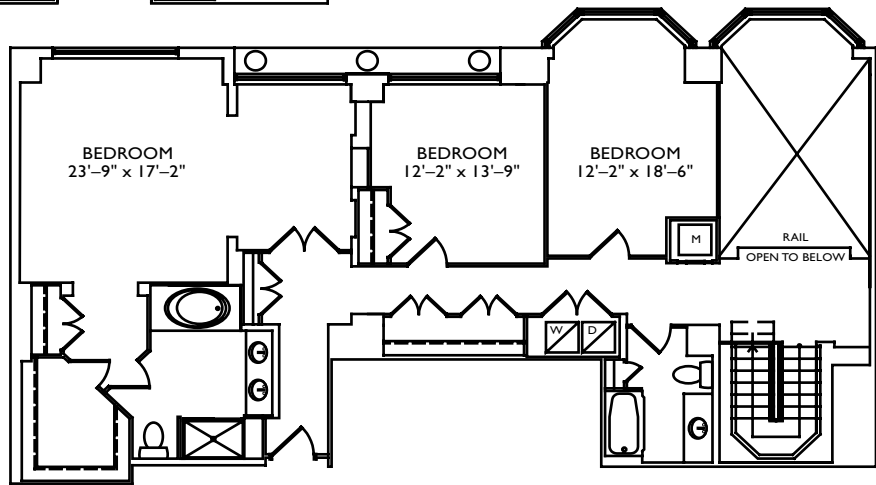

*the Palisades
of Bethesda*

Unit DDIR
 4 Bedroom Penthouse
 3½ Bathroom
 2,722 Sq. Ft.
 \$ _____