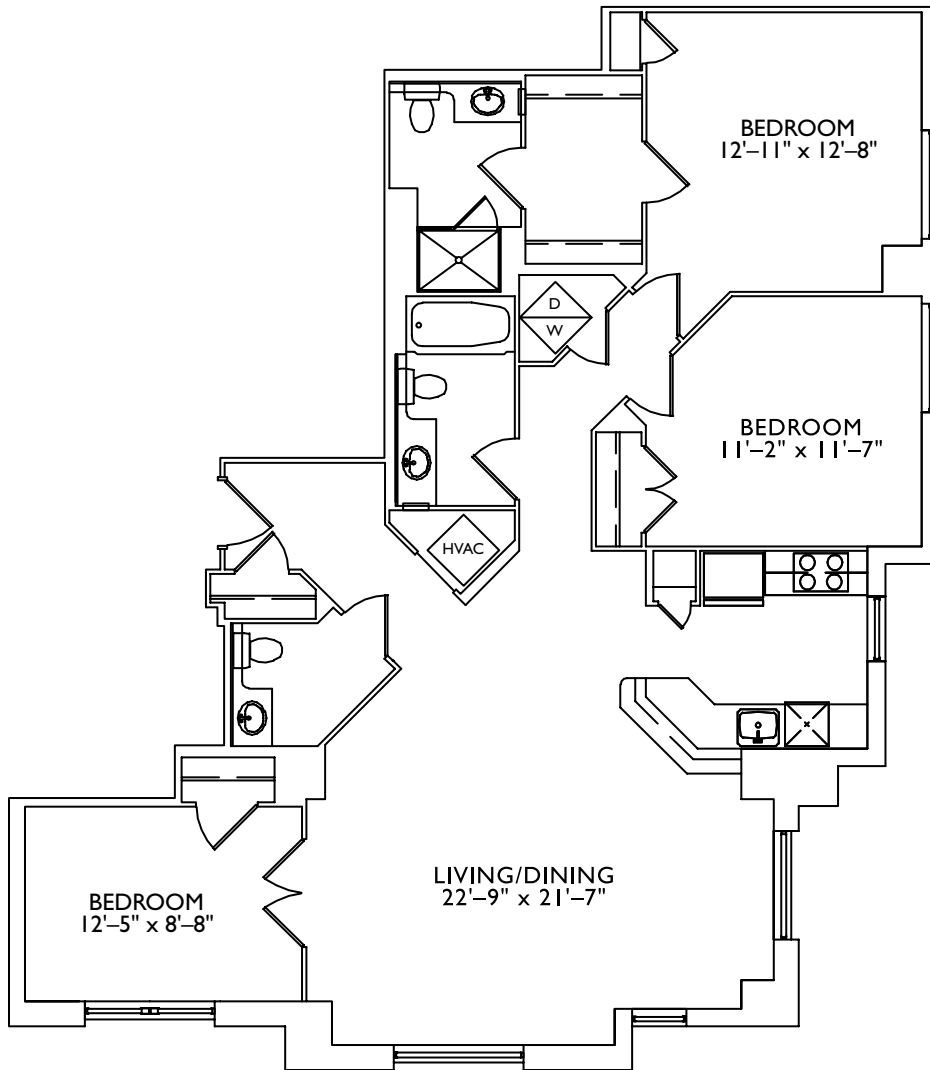

the Palisades
of Bethesda

Unit E
3 Bedroom
2½ Bathroom
1,395 Sq. Ft.
\$ _____