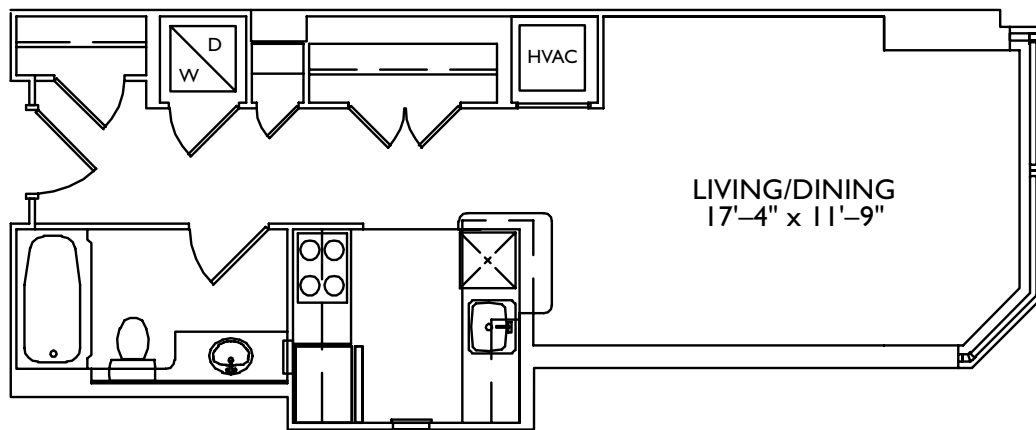

the
Palisades
of Bethesda

Unit F
Studio
1 Bathroom
479 Sq. Ft.
\$ _____