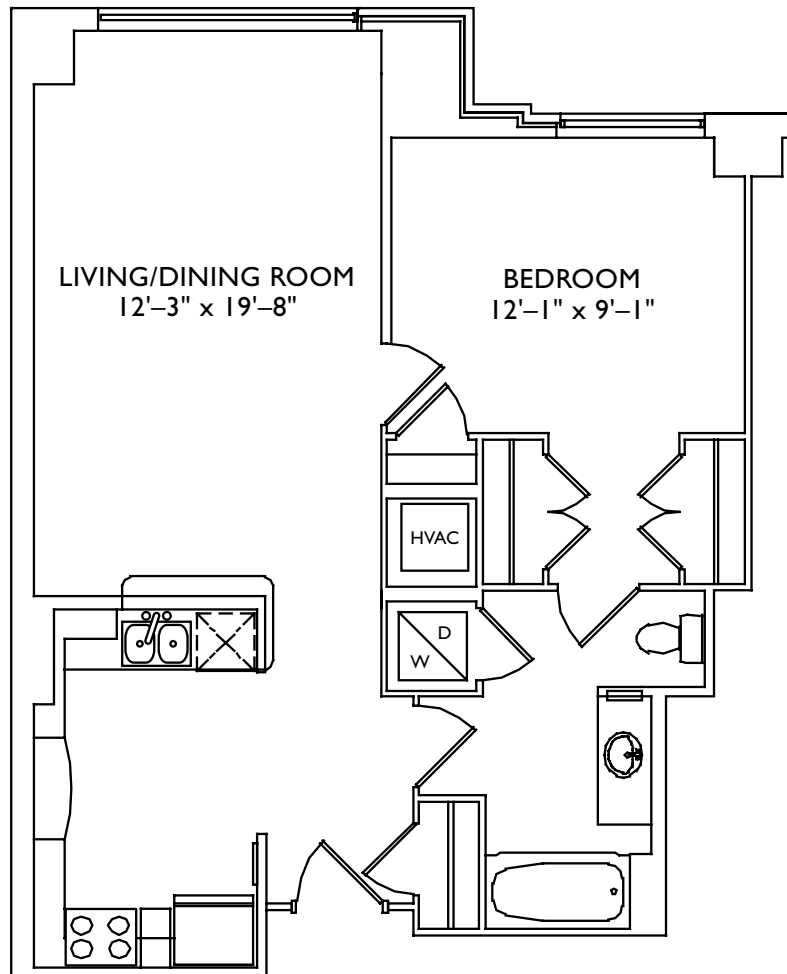

the
Palisades
of Bethesda

Unit FFI
1 Bedroom Penthouse
1 Bathroom
767 Sq. Ft.
\$ _____