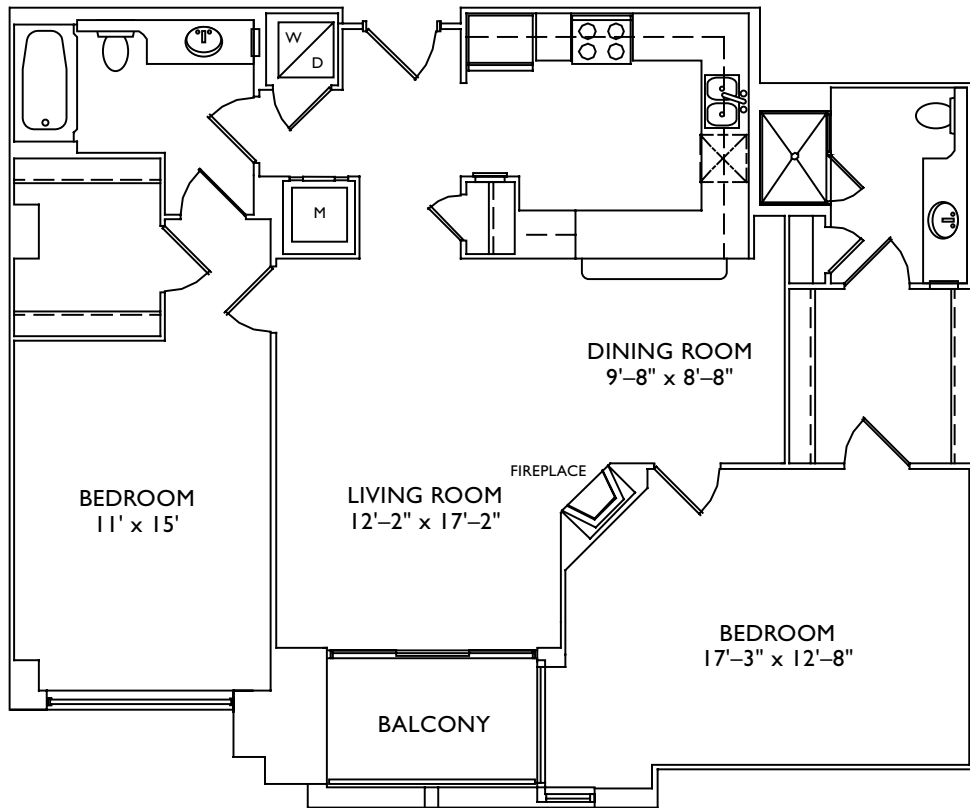

*the*  
**Palisades**  
*of Bethesda*

Unit GG  
2 Bedroom Penthouse  
2 Bathroom  
1,253 Sq. Ft.  
\$ \_\_\_\_\_