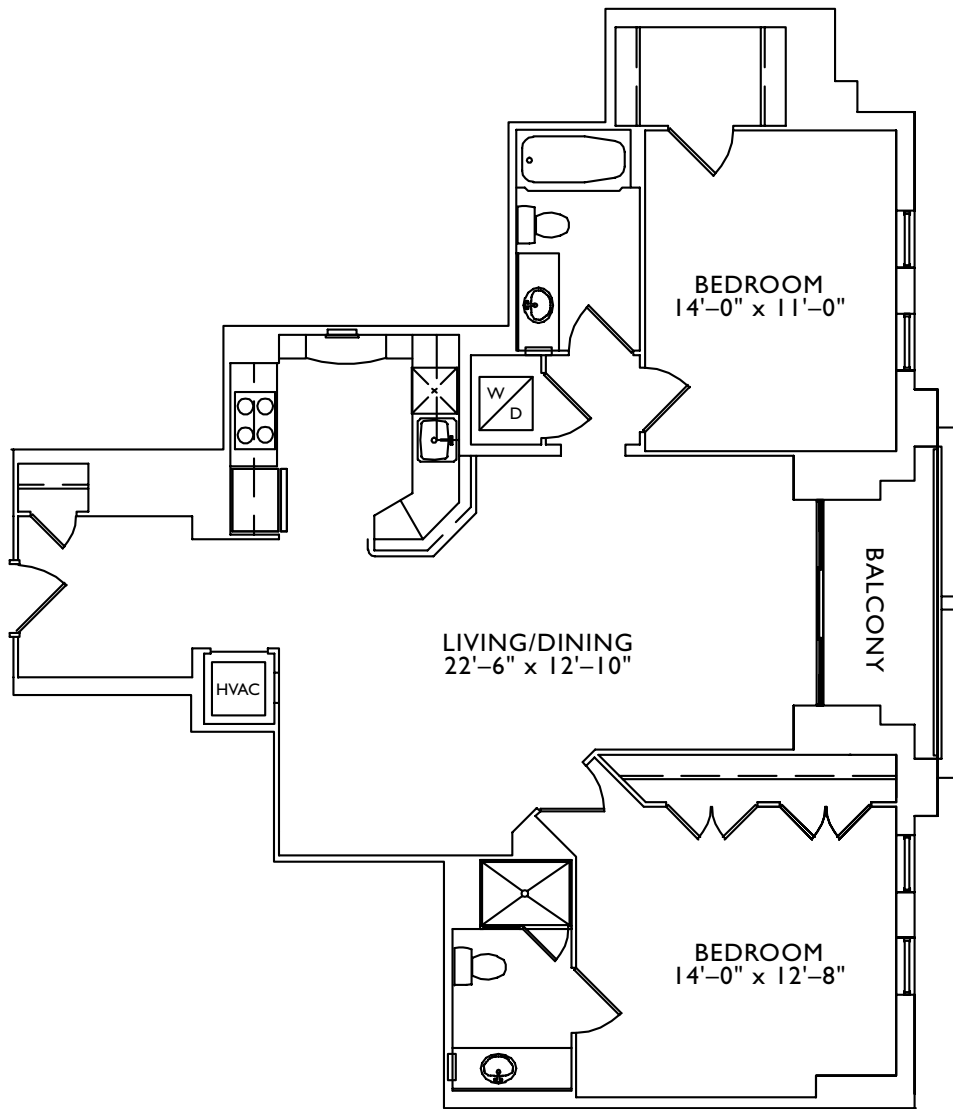

*the*  
**Palisades**  
*of Bethesda*

Unit H  
2 Bedroom  
2 Bathroom  
1,150 Sq. Ft.  
\$ \_\_\_\_\_