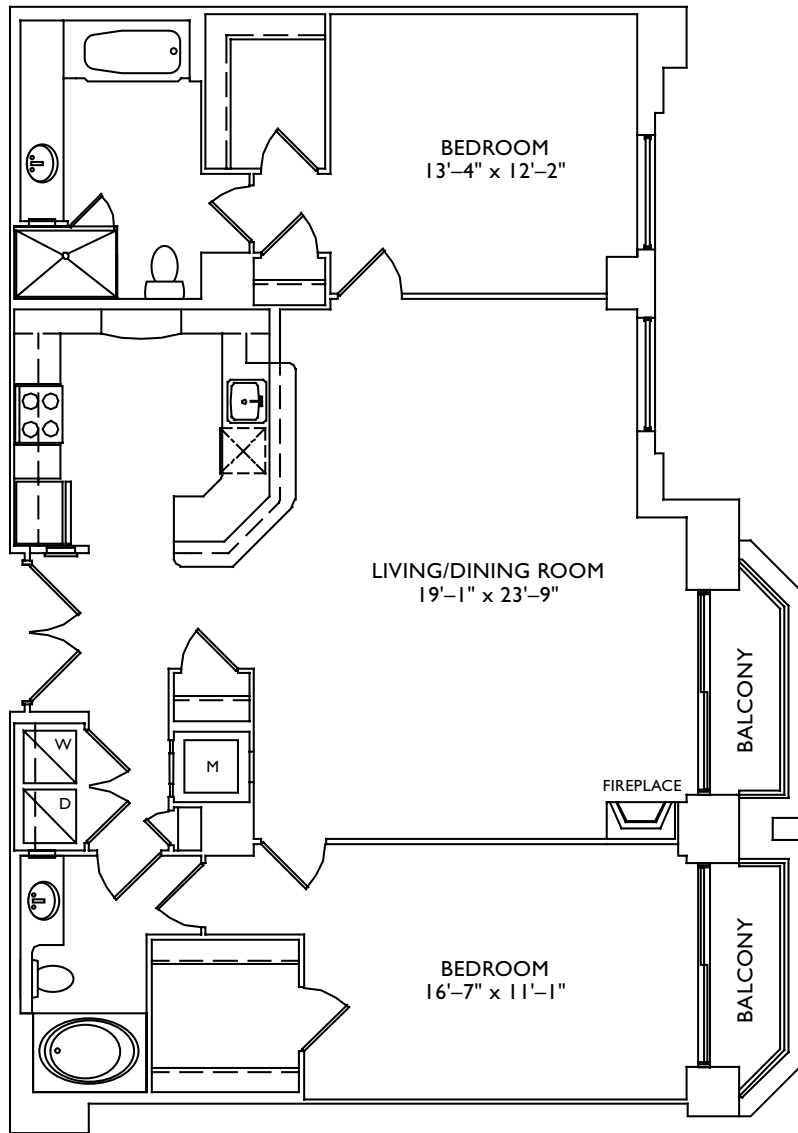

the
Palisades
of Bethesda

Unit HH
2 Bedroom Penthouse
2 Bathroom
1,436 Sq. Ft.
\$ _____