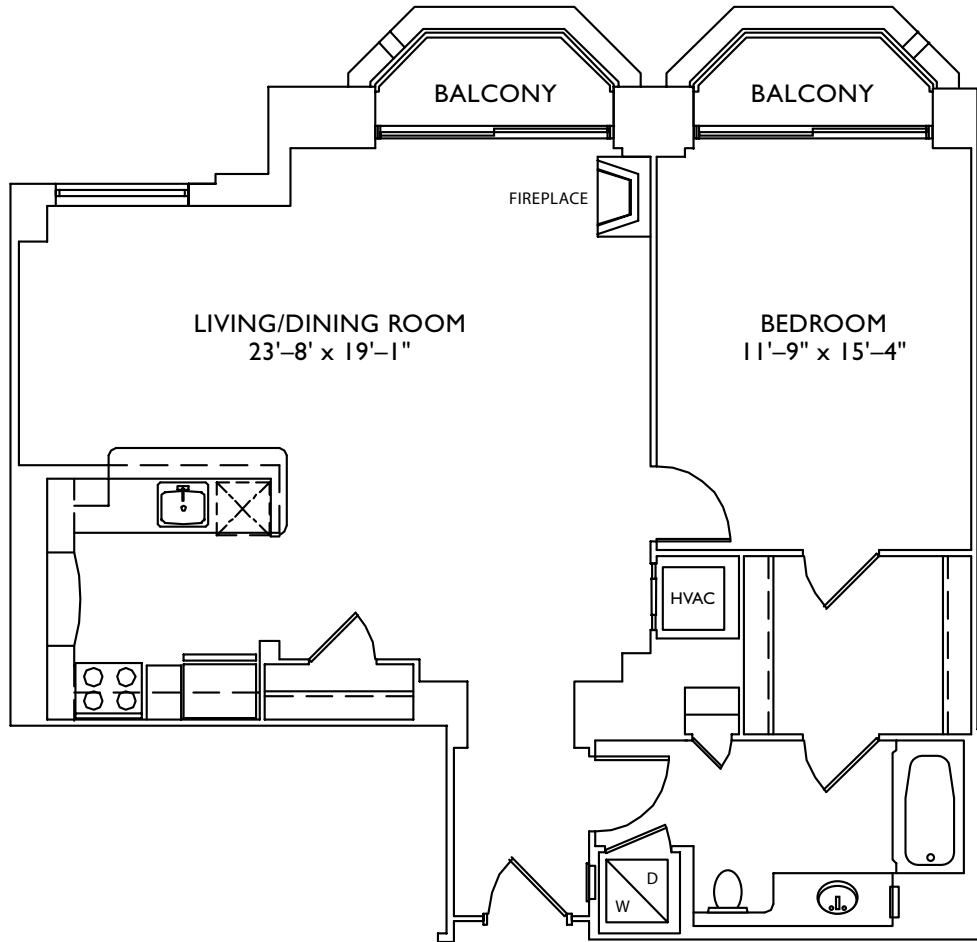

the
Palisades
of Bethesda

Unit II
1 Bedroom Penthouse
1 Bathroom
951 Sq. Ft.
\$ _____