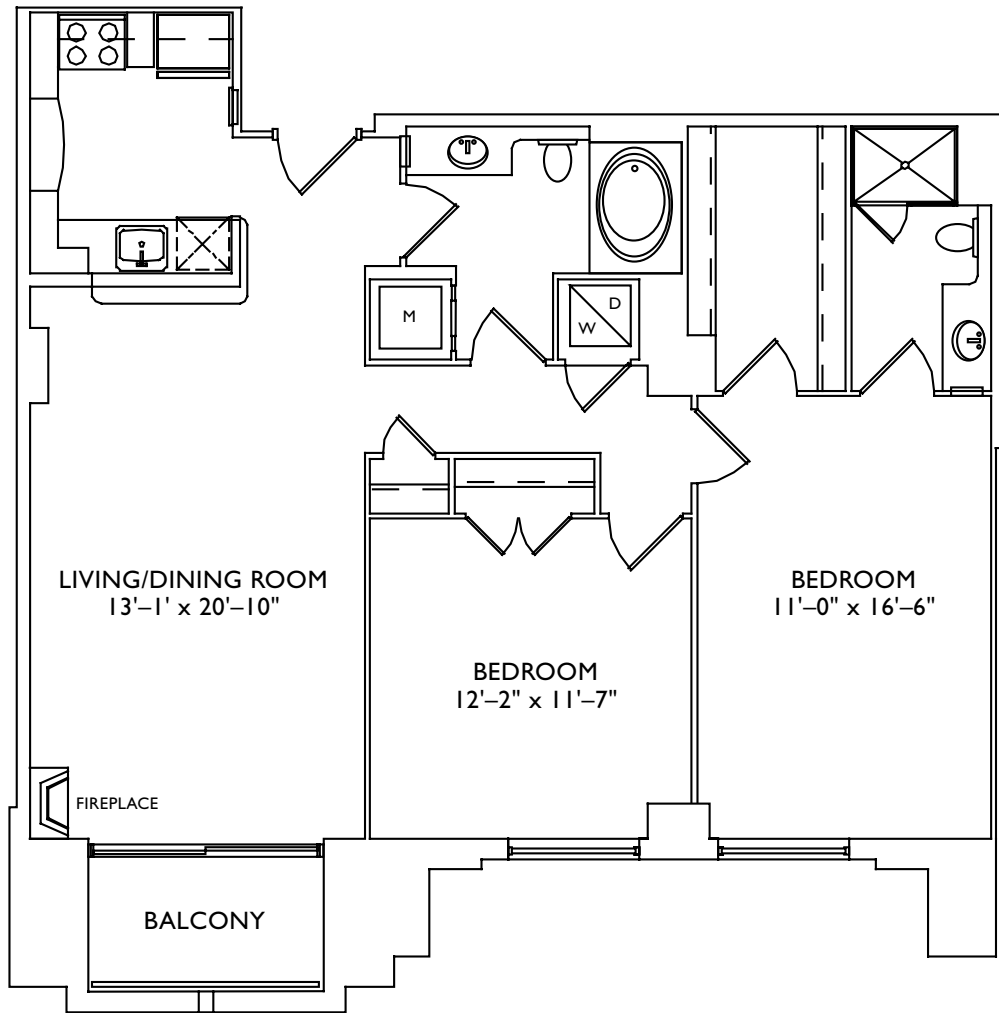

the
Palisades
of Bethesda

Unit Jj
2 Bedroom Penthouse
2 Bathroom
1,138 Sq. Ft.
\$ _____