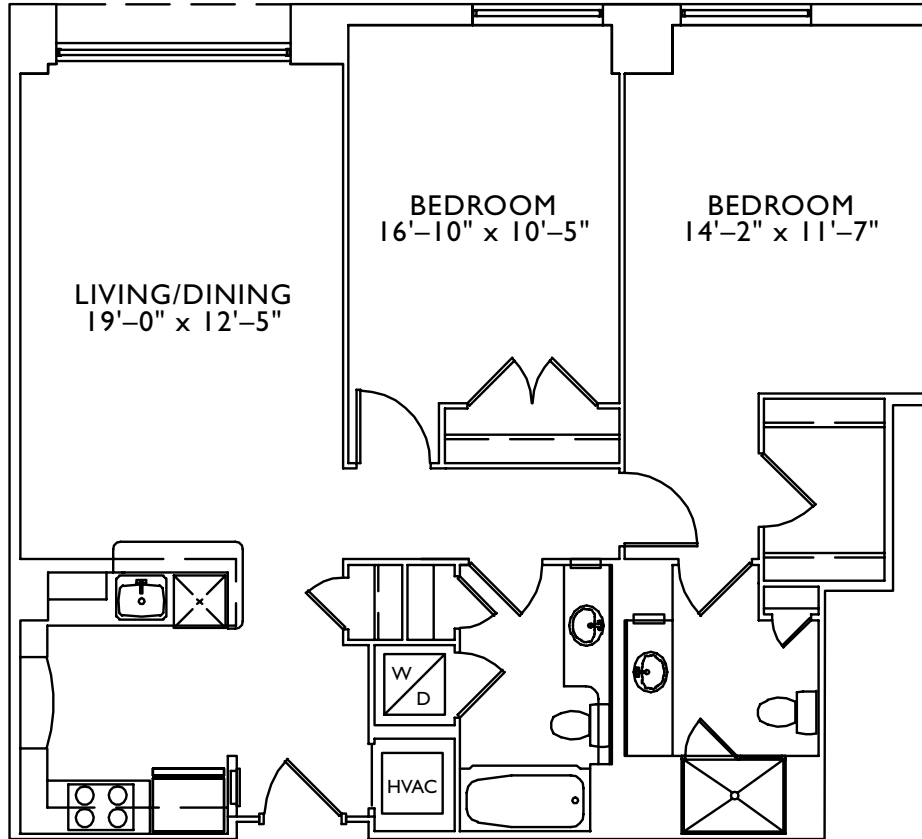

*the*  
**Palisades**  
*of Bethesda*

Unit K  
2 Bedroom  
2 Bathroom  
1,054 Sq. Ft.  
\$ \_\_\_\_\_