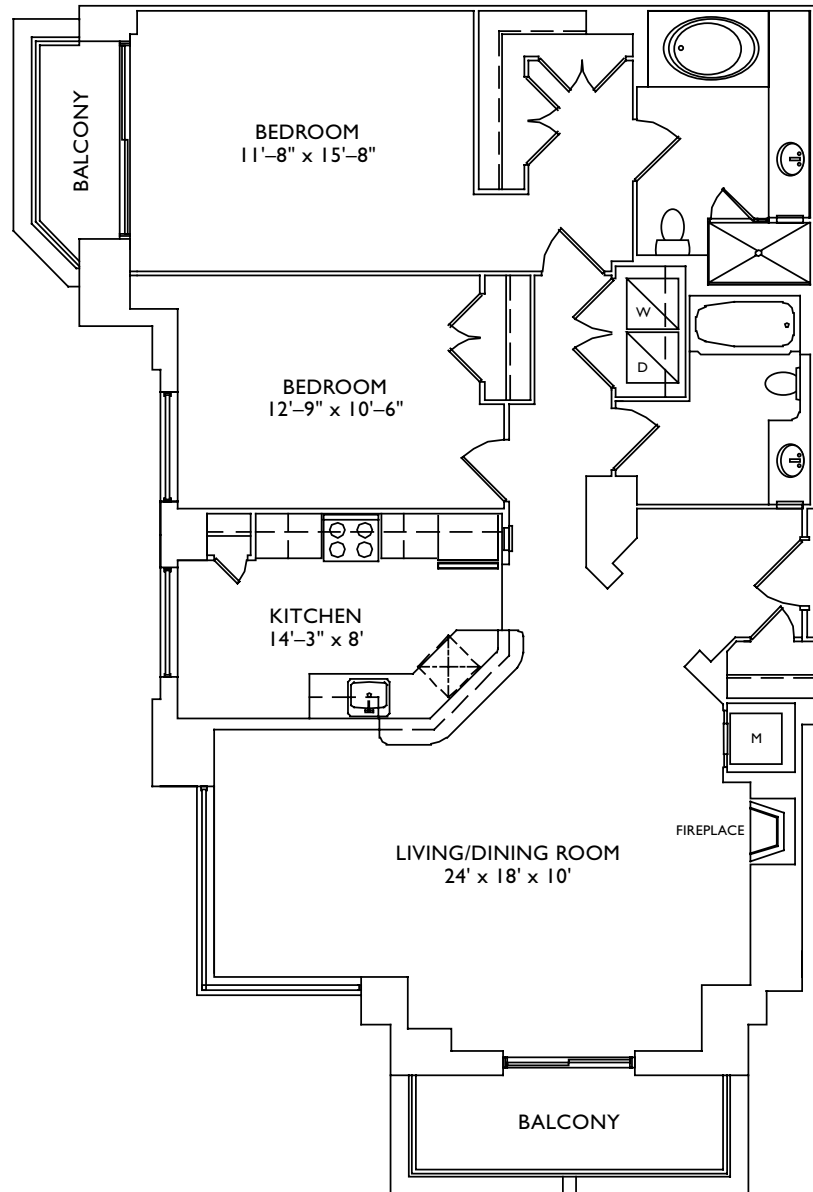

*the*  
**Palisades**  
*of Bethesda*

Unit KK  
2 Bedroom Penthouse  
2 Bathroom  
1,422 Sq. Ft.  
\$ \_\_\_\_\_