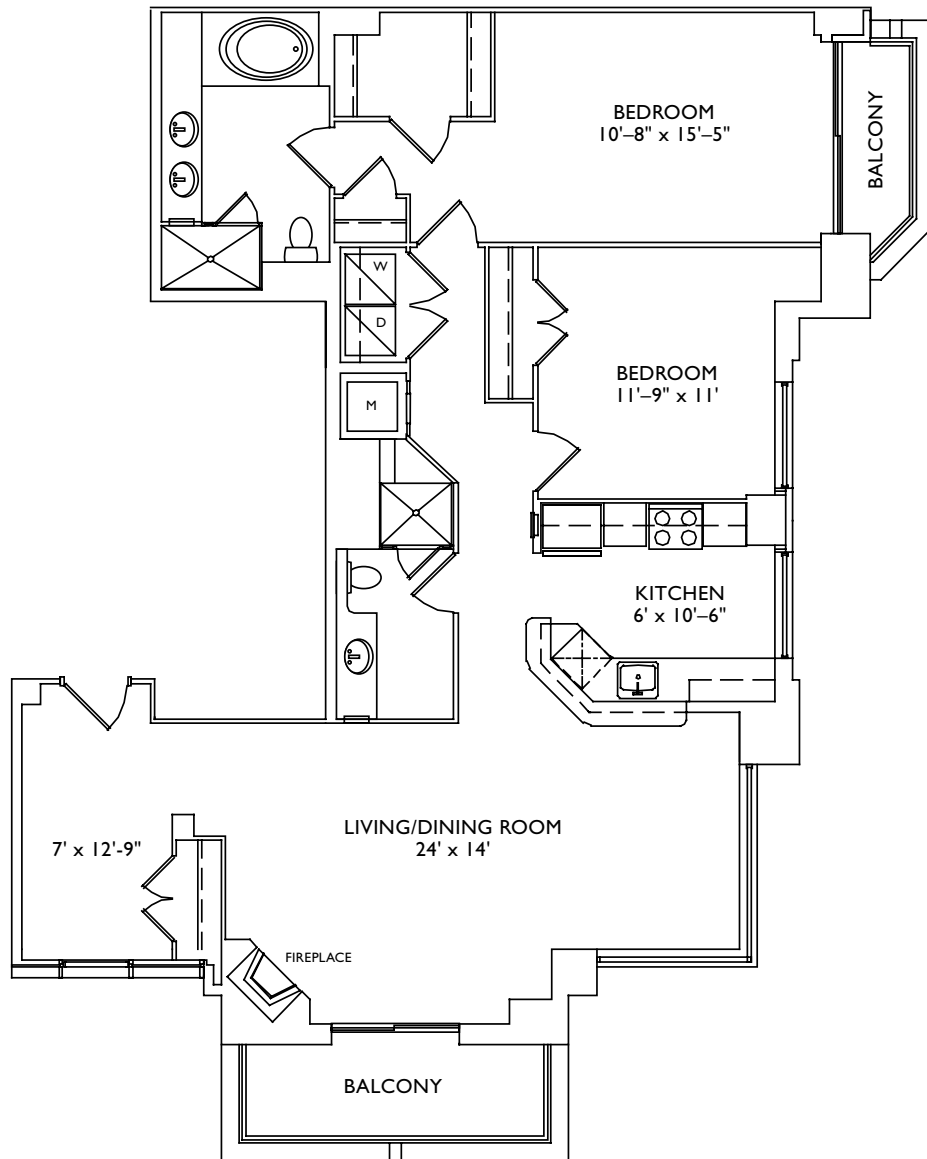

*the*  
**Palisades**  
*of Bethesda*

Unit MM  
2 Bedroom Penthouse  
2 Bathroom  
1,373 Sq. Ft.  
\$ \_\_\_\_\_