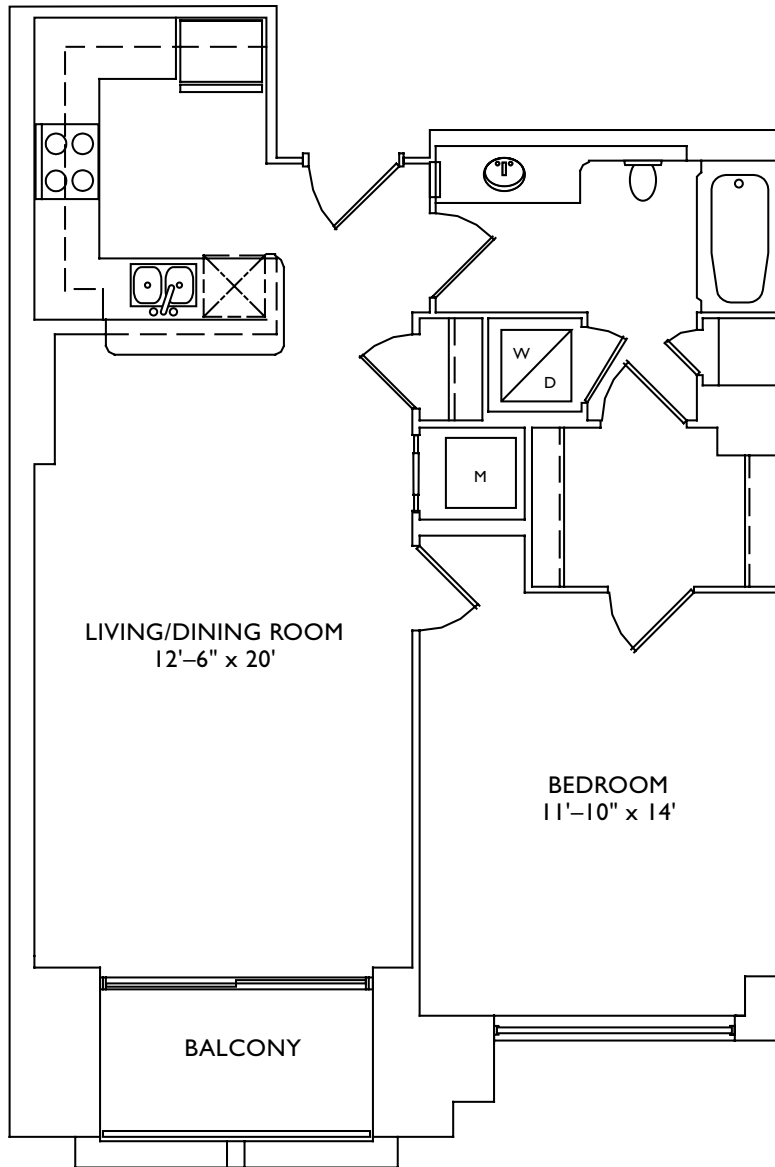

*the*  
**Palisades**  
*of Bethesda*

Unit N1  
1 Bedroom Penthouse  
1 Bathroom  
801 Sq. Ft.  
\$ \_\_\_\_\_