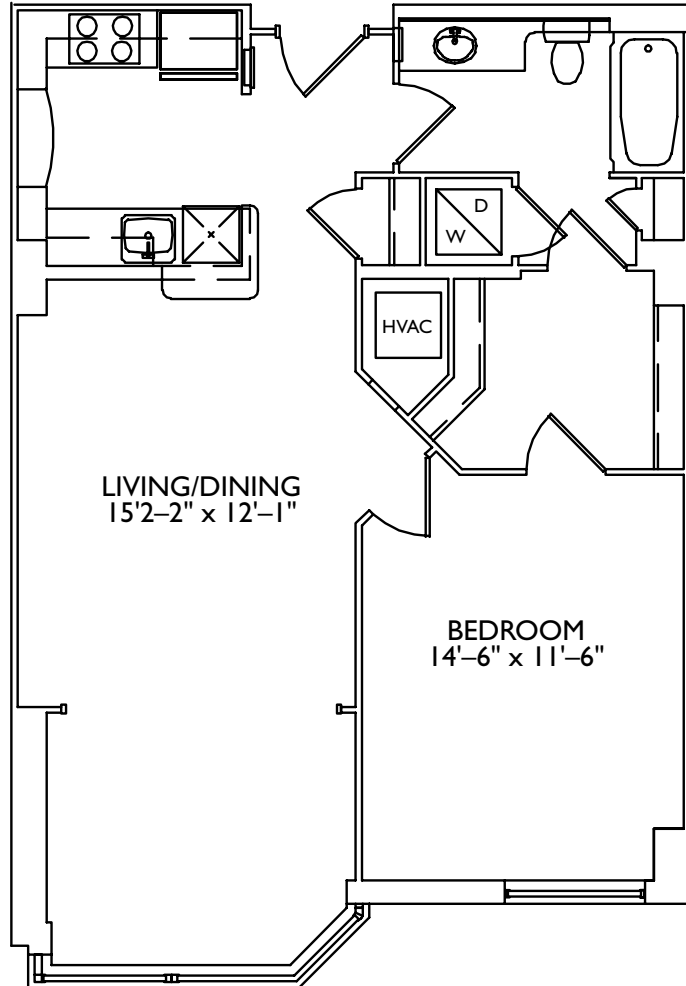

the
Palisades
of Bethesda

Unit O
1 Bedroom
1 Bathroom
799 Sq. Ft.
\$ _____