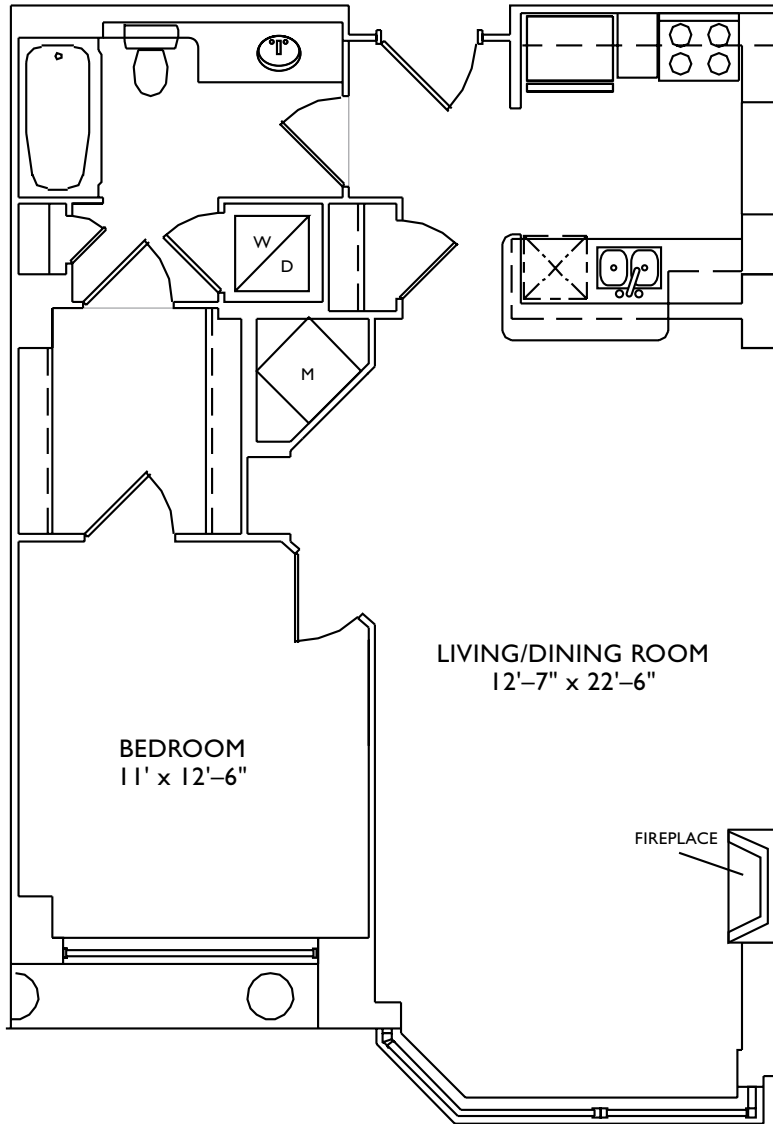

the
Palisades
of Bethesda

Unit O1B
1 Bedroom Penthouse
1 Bathroom
780 Sq. Ft.
\$ _____