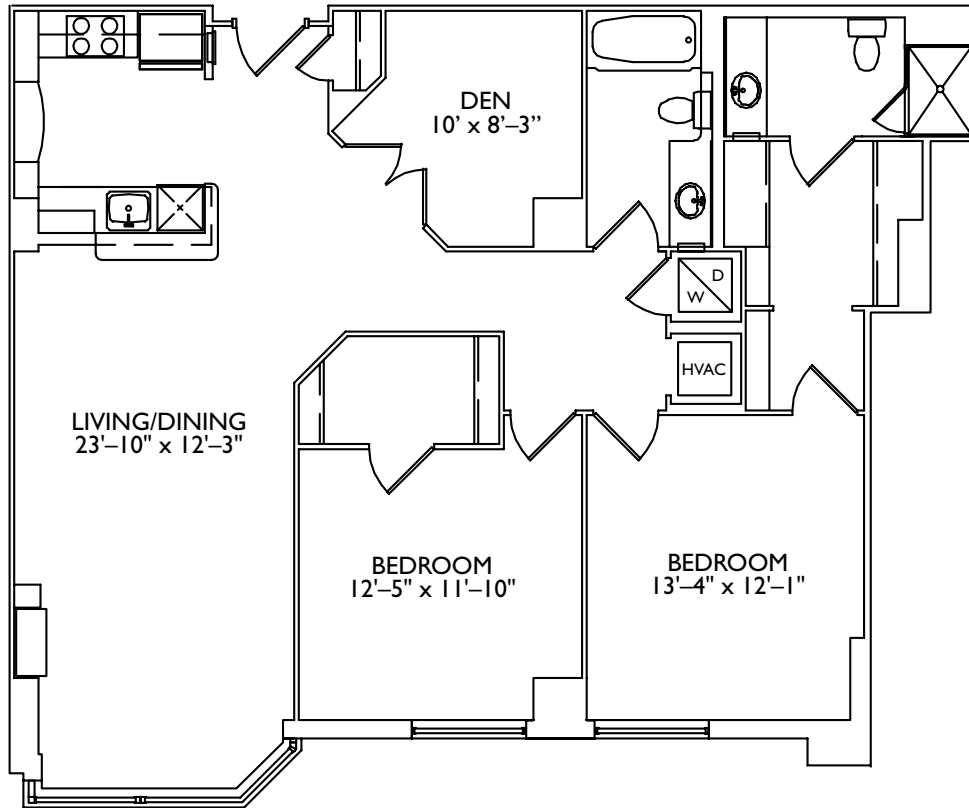

*the*  
**Palisades**  
*of Bethesda*

Unit P1  
2 Bedroom with Den  
2 Bathroom  
1,277 Sq. Ft.  
\$ \_\_\_\_\_