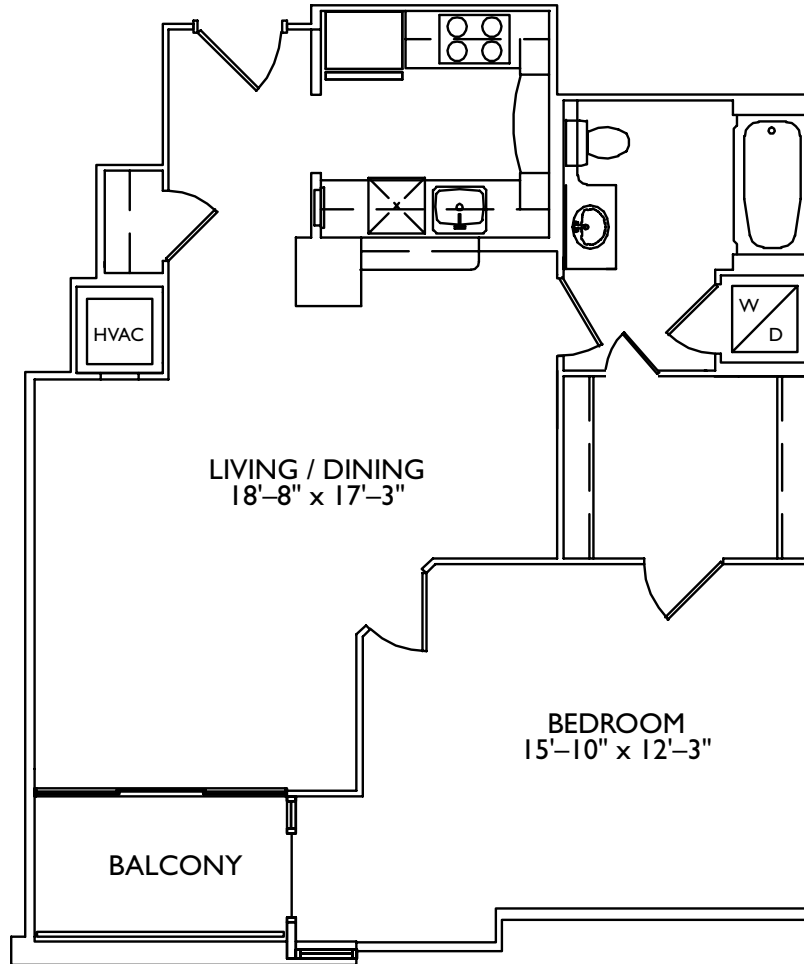

the
Palisades
of Bethesda

Unit R
1 Bedroom
1 Bathroom
801 Sq. Ft.
\$ _____