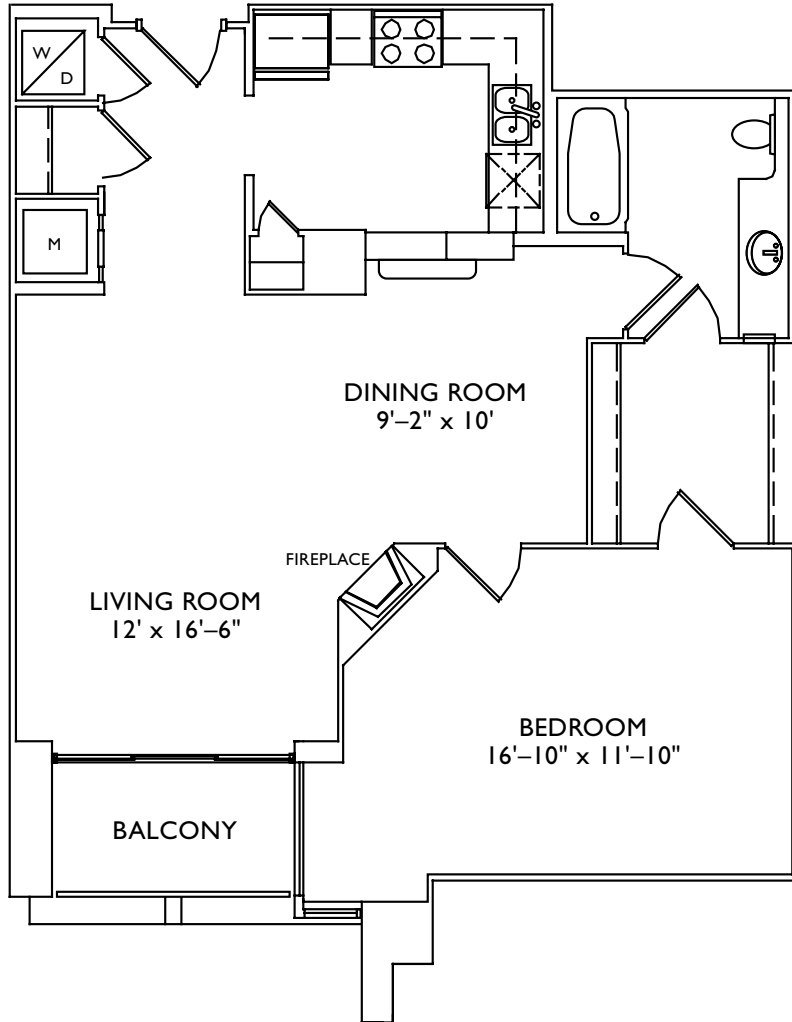

the Palisades
of Bethesda

Unit R1
1 Bedroom Penthouse
1 Bathroom
886 Sq. Ft.
\$ _____