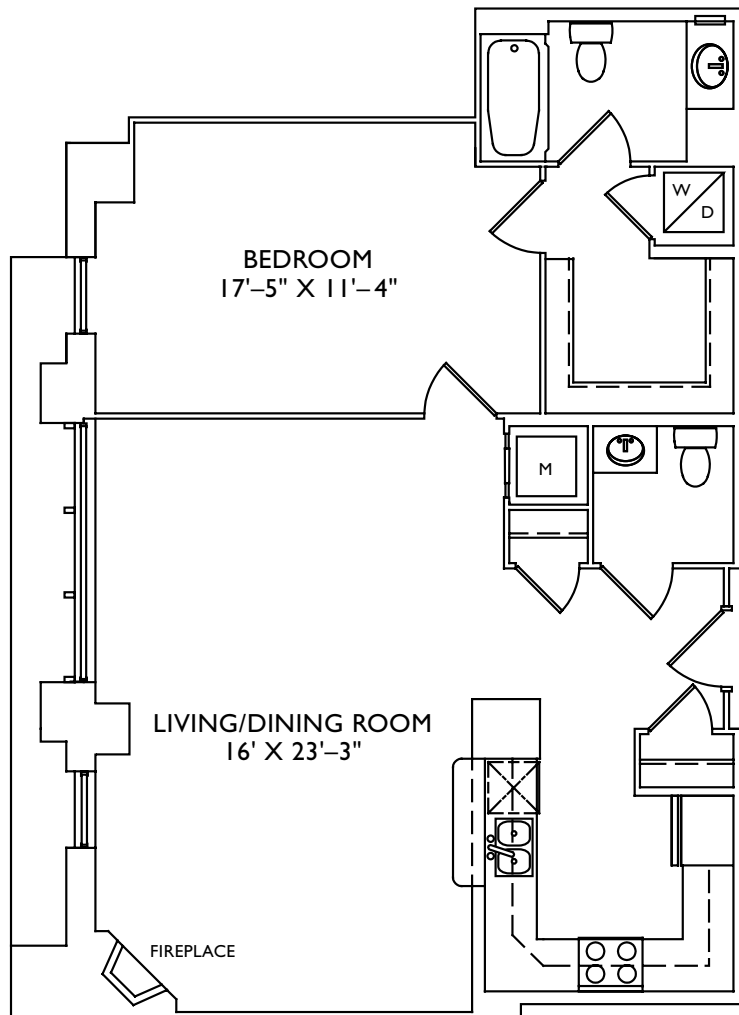

the
Palisades
of Bethesda

Unit SR
1 Bedroom Penthouse
1½ Bathroom
976 Sq. Ft.
\$ _____