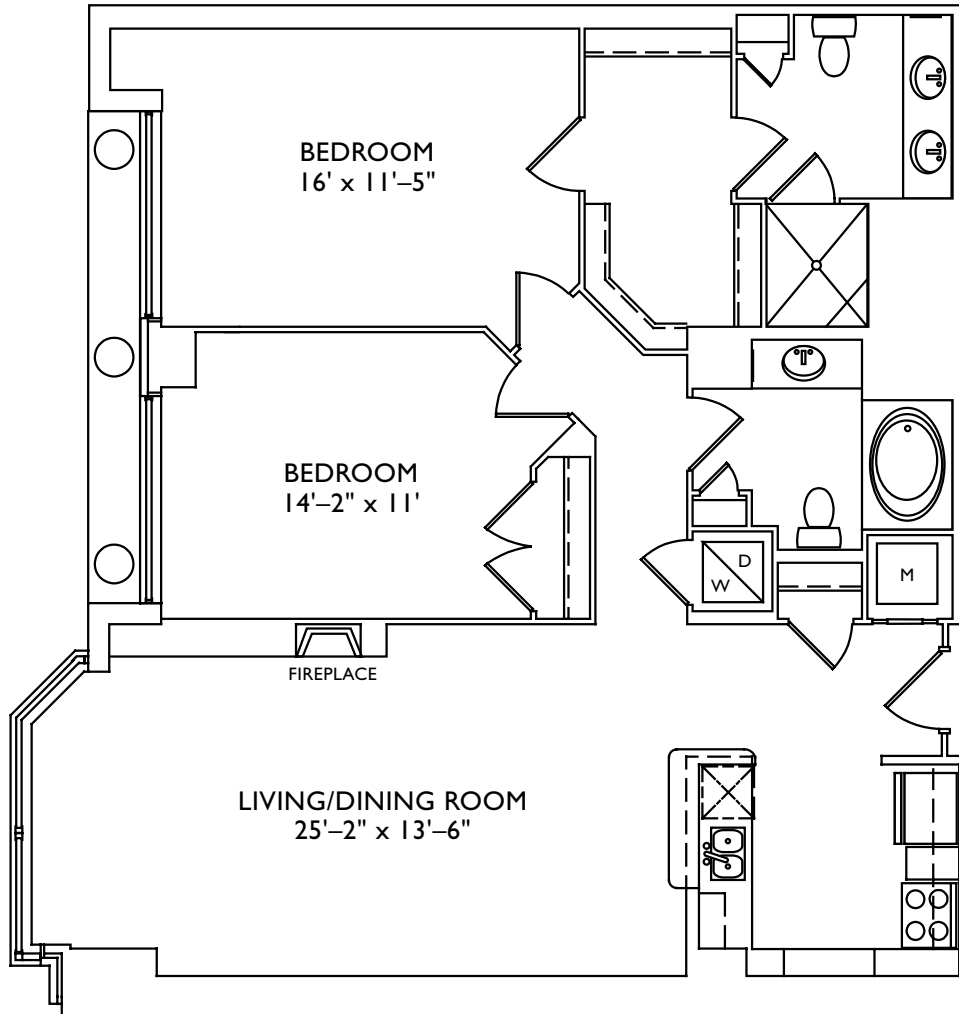

the
Palisades
of Bethesda

Unit TR
2 Bedroom Penthouse
2 Bathroom
1,225 Sq. Ft.
\$ _____