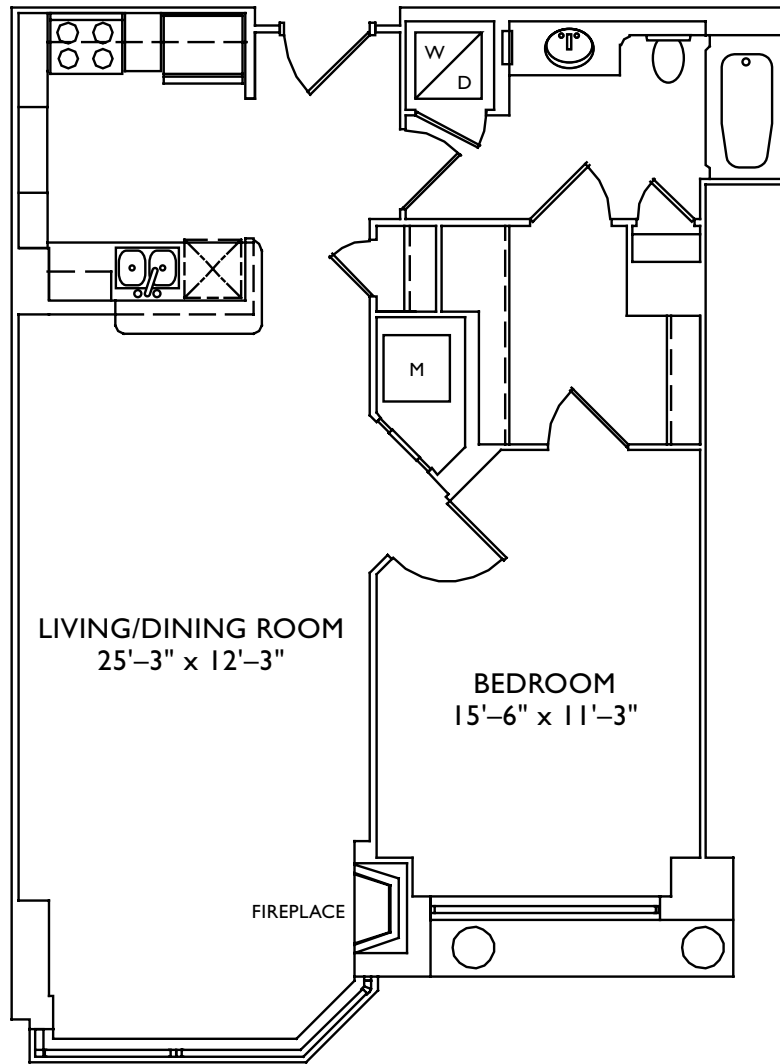

the
Palisades
of Bethesda

Unit U
1 Bedroom Penthouse
1 Bathroom
824 Sq. Ft.
\$ _____