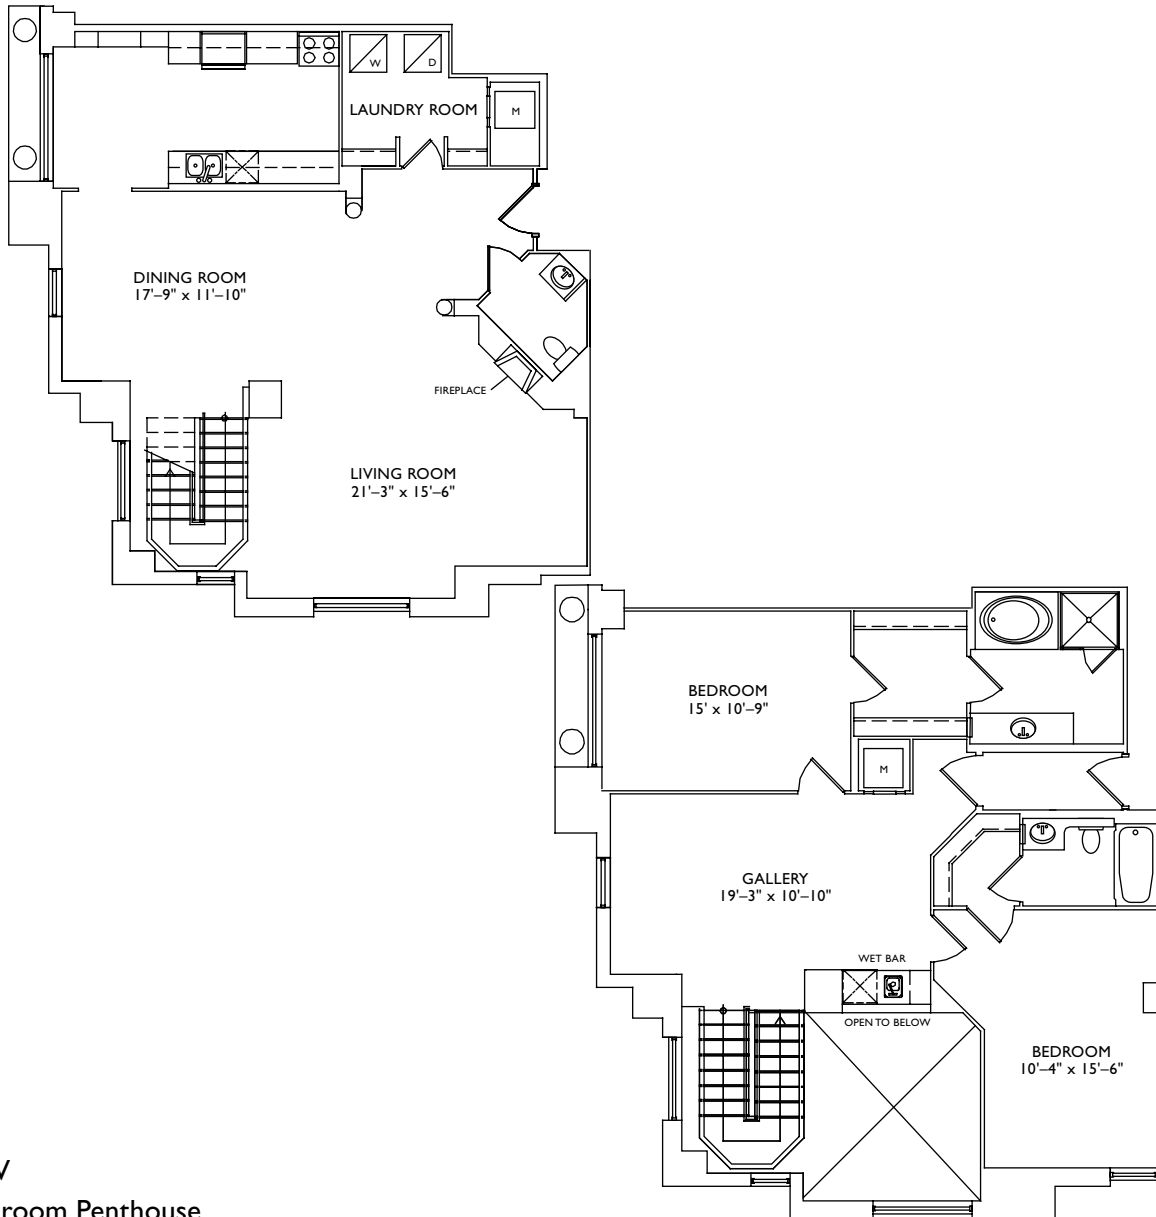

*the Palisades  
of Bethesda*

Unit V  
2 Bedroom Penthouse  
2½ Bathroom  
2,117 Sq. Ft.  
\$ \_\_\_\_\_