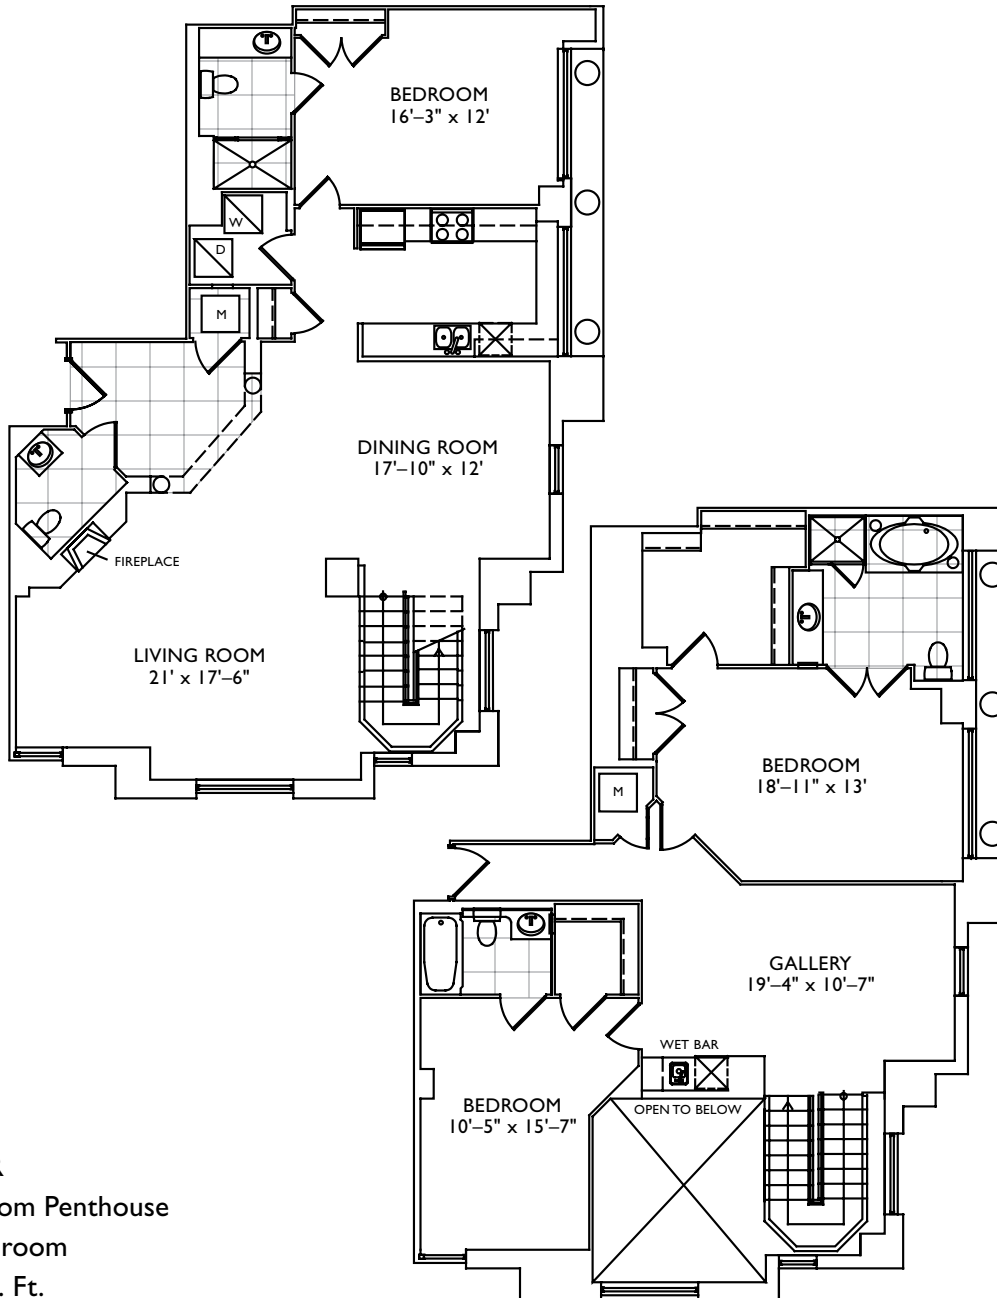

*the Palisades  
of Bethesda*

Unit VIR  
3 Bedroom Penthouse  
3½ Bathroom  
2,171 Sq. Ft.  
\$ \_\_\_\_\_