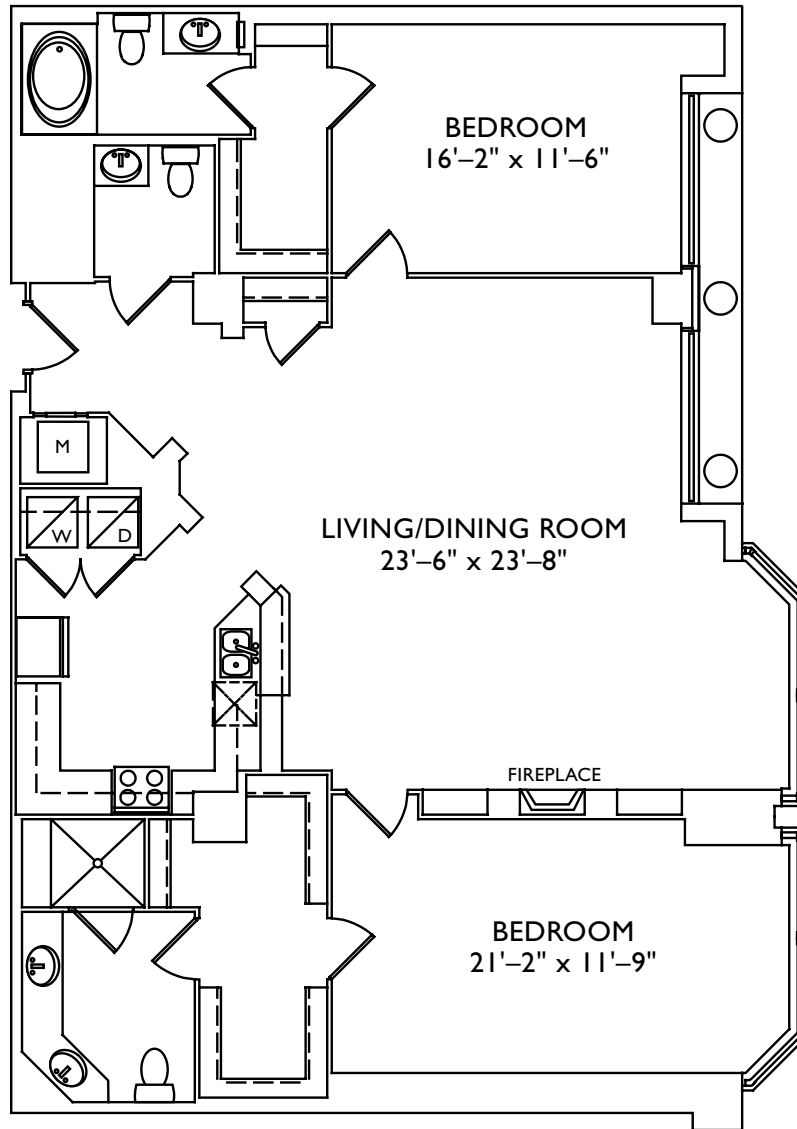

*the Palisades  
of Bethesda*

Unit WR  
2 Bedroom Penthouse  
2½ Bathroom  
1,685 Sq. Ft.  
\$ \_\_\_\_\_