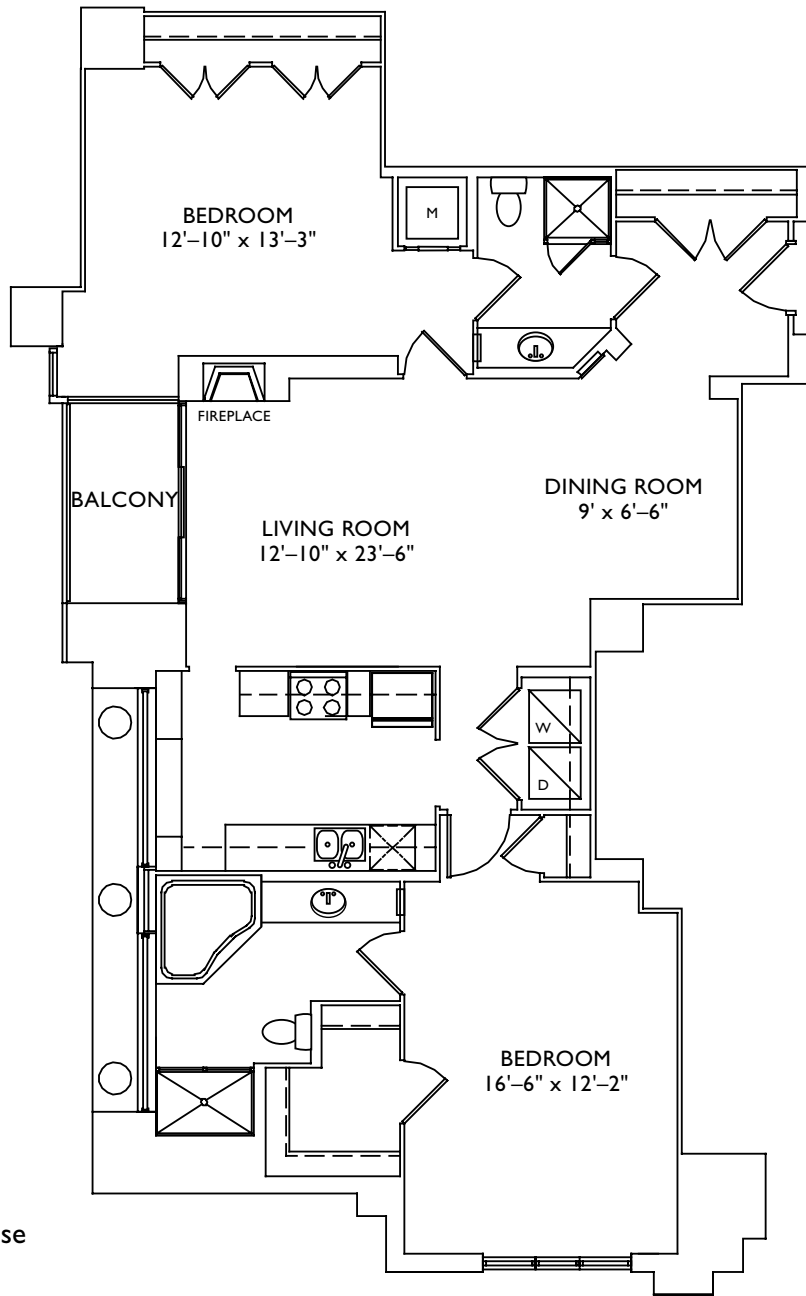

*the Palisades
of Bethesda*

Unit Y
2 Bedroom Penthouse
2 Bathroom
1,329 Sq. Ft.
\$ _____