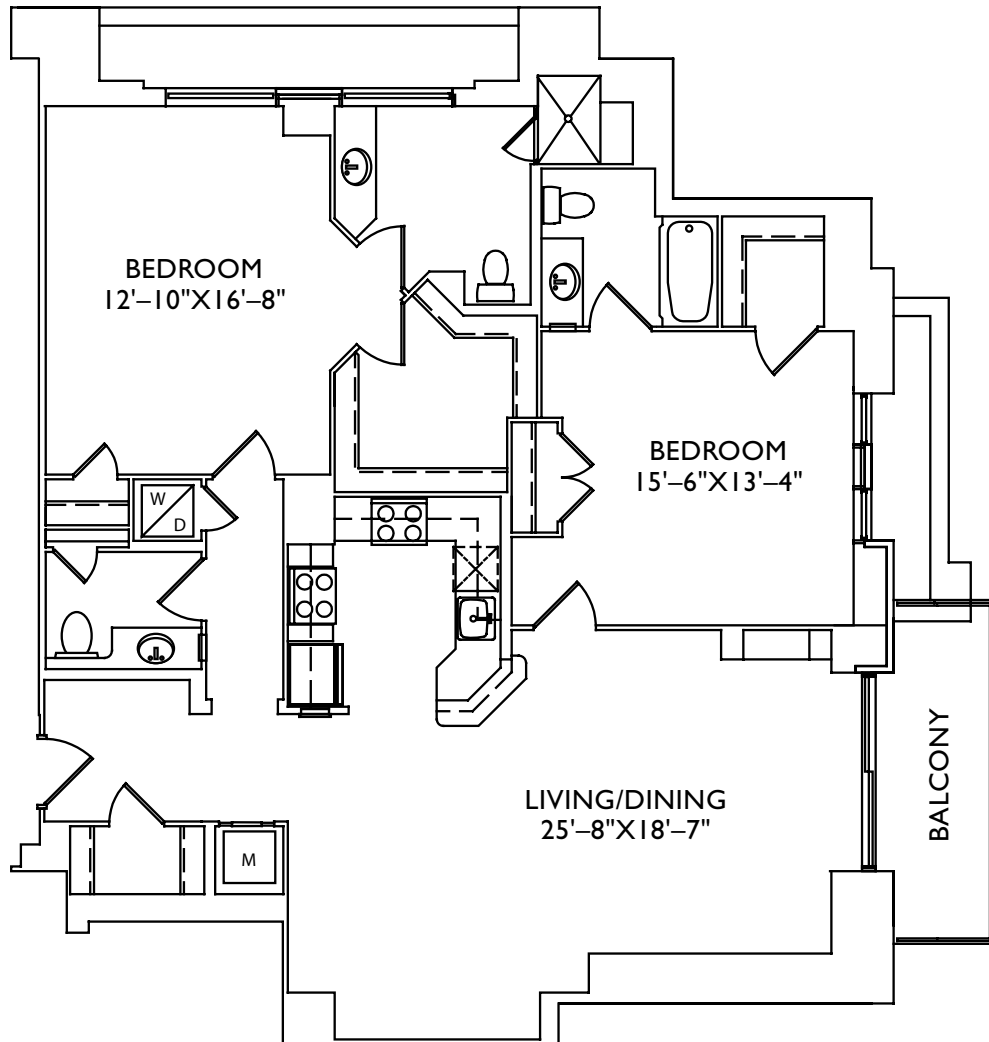

the
Palisades
of Bethesda

Unit ZIR
2 Bedroom Penthouse
2½ Bathroom
1,494 Sq. Ft.
\$ _____